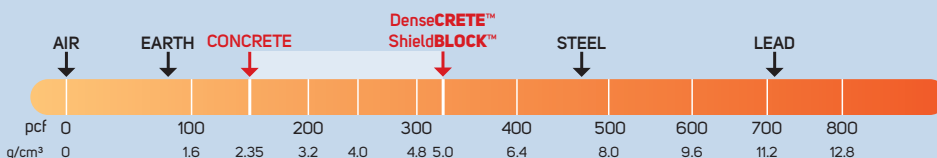

Flexible Shielding Densities... Save MONEY

available from 140 to 325pcf