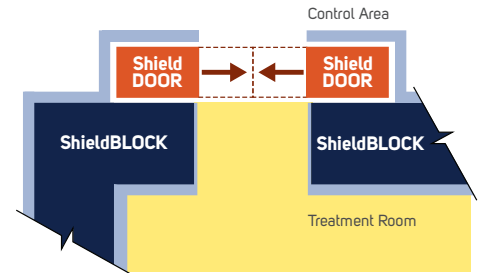

ShieldDOOR® radiation shielding doors for both neutron and photon attenuation. Available in swing (hinged) and sliding designs. Your project and client will benefit from the latest innovations in door operators and safety devices.

Fast Cycle-Time for Increased Patient Throughput

Interior/Exterior Finishes to Match Design Scheme

Space Saving Technology Requires Small Footprint

Engineered & Pre-Assembled for Quick Installation

Guaranteed for Life!

Redundant Security Focused on Patient Safety

Complete Uninterrupted Neutron & Photon Shielding

Design for Low-Maintenance & Low-Cost Operation

Door Types

Bi-Part Sliding
The FASTEST door in the industry

Sliding Type
Traditional SLIDING Shield Doors

Swing Type
The LOWEST space requirement

Treatment Room Layout

**SHIELDING
CONSTRUCTION
SOLUTIONS, INC.**

VAULT  BUILDERS

ShieldBLOCK.com
ShieldDOOR.com
DenseCRETE.com
NeutronBLOCK.com

Radiation Shielding Guaranteed—for LIFE!