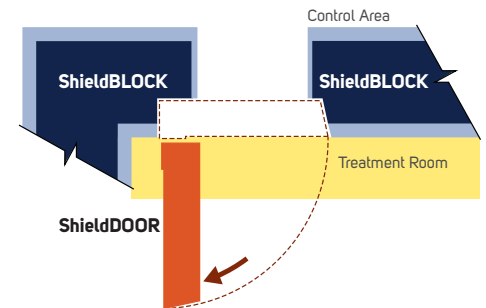

ShieldDOOR® radiation shielding doors for both neutron and photon attenuation. Available in swing (hinged) and sliding designs. Your project and client will benefit from the latest innovations in door operators and safety devices.

Fast Cycle-Time for Increased Patient Throughput

Interior/Exterior Finishes to Match Design Scheme

Space Saving Technology Requires Small Footprint

Engineered & Pre-Assembled for Quick Installation

Guaranteed for Life!

Redundant Security Focused on Patient Safety

Complete Uninterrupted Neutron & Photon Shielding

Design for Low-Maintenance & Low-Cost Operation

Door Types

Bi-Part Sliding
The FASTEST door in the industry

Sliding Type
Traditional SLIDING Shield Doors

Swing Type
The LOWEST space requirement

Treatment Room Layout

**SHIELDING
CONSTRUCTION
SOLUTIONS, INC.**

VAULT  BUILDERS

ShieldBLOCK.com
ShieldDOOR.com
DenseCRETE.com
NeutronBLOCK.com

Radiation Shielding Guaranteed—for LIFE!