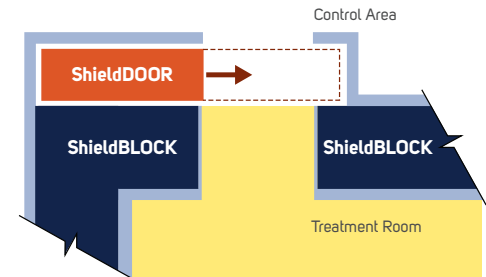

Fast Cycle-Time for Increased Patient Throughput

Interior/Exterior Finishes to Match Design Scheme

Space Saving Technology Requires Small Footprint

Engineered & Pre-Assembled for Quick Installation

Guaranteed for Life!

Redundant Security Focused on Patient Safety

Complete Uninterrupted Neutron & Photon Shielding

Design for Low-Maintenance & Low-Cost Operation

Door Types

Bi-Part Sliding
The FASTEST door in the industry

Sliding Type
Traditional SLIDING Shield Doors

Swing Type
The LOWEST space requirement

Treatment Room Layout

**SHIELDING
CONSTRUCTION
SOLUTIONS, INC.**

VAULT  BUILDERS

ShieldBLOCK.com
ShieldDOOR.com
DenseCRETE.com
NeutronBLOCK.com

Radiation Shielding Guaranteed—for LIFE!