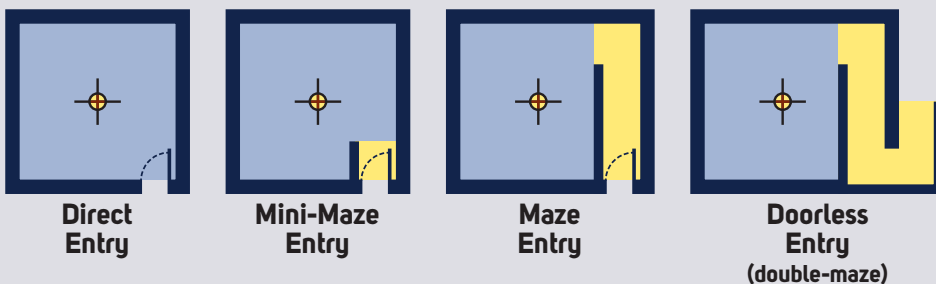

Redundant Security Focused on Patient Safety

Complete Uninterrupted Neutron & Photon Shielding

Design for Low-Maintenance & Low-Cost Operation

Door Types

Bi-Part Sliding
The FASTEST door in the industry

Sliding Type
Traditional SLIDING Shield Doors

Swing Type
The LOWEST space requirement

Treatment Room Layout

**SHIELDING
CONSTRUCTION
SOLUTIONS, INC.**

VAULT  BUILDERS

ShieldBLOCK.com
ShieldDOOR.com
DenseCRETE.com
NeutronBLOCK.com

Radiation Shielding Guaranteed—for LIFE!